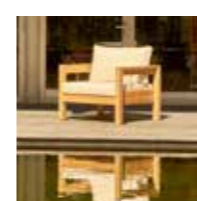

Marcella lounge: chair - 2 seater arm right - corner/end table - 3 seater - Diana mosaic coffee/side table Ø 50 - Ø 80 cm

INDEX

Traditional Teak®
catalogue

60
ALEXANDRA
deckchair

154
COVERS
table covers
lounge covers

106
LEAH
lounger

42
MAXIMA LOUNGE
lounge
coffee table
side table

36
SIENNA
beach chair
footstool

62
ALEXIA
folding table
folding armchair
recliner

146
CUSHIONS

120
LILLY
side table

34
MOSAIC TEAK

30
SIENNA - MOSAIC
beach chair
footstool
bench